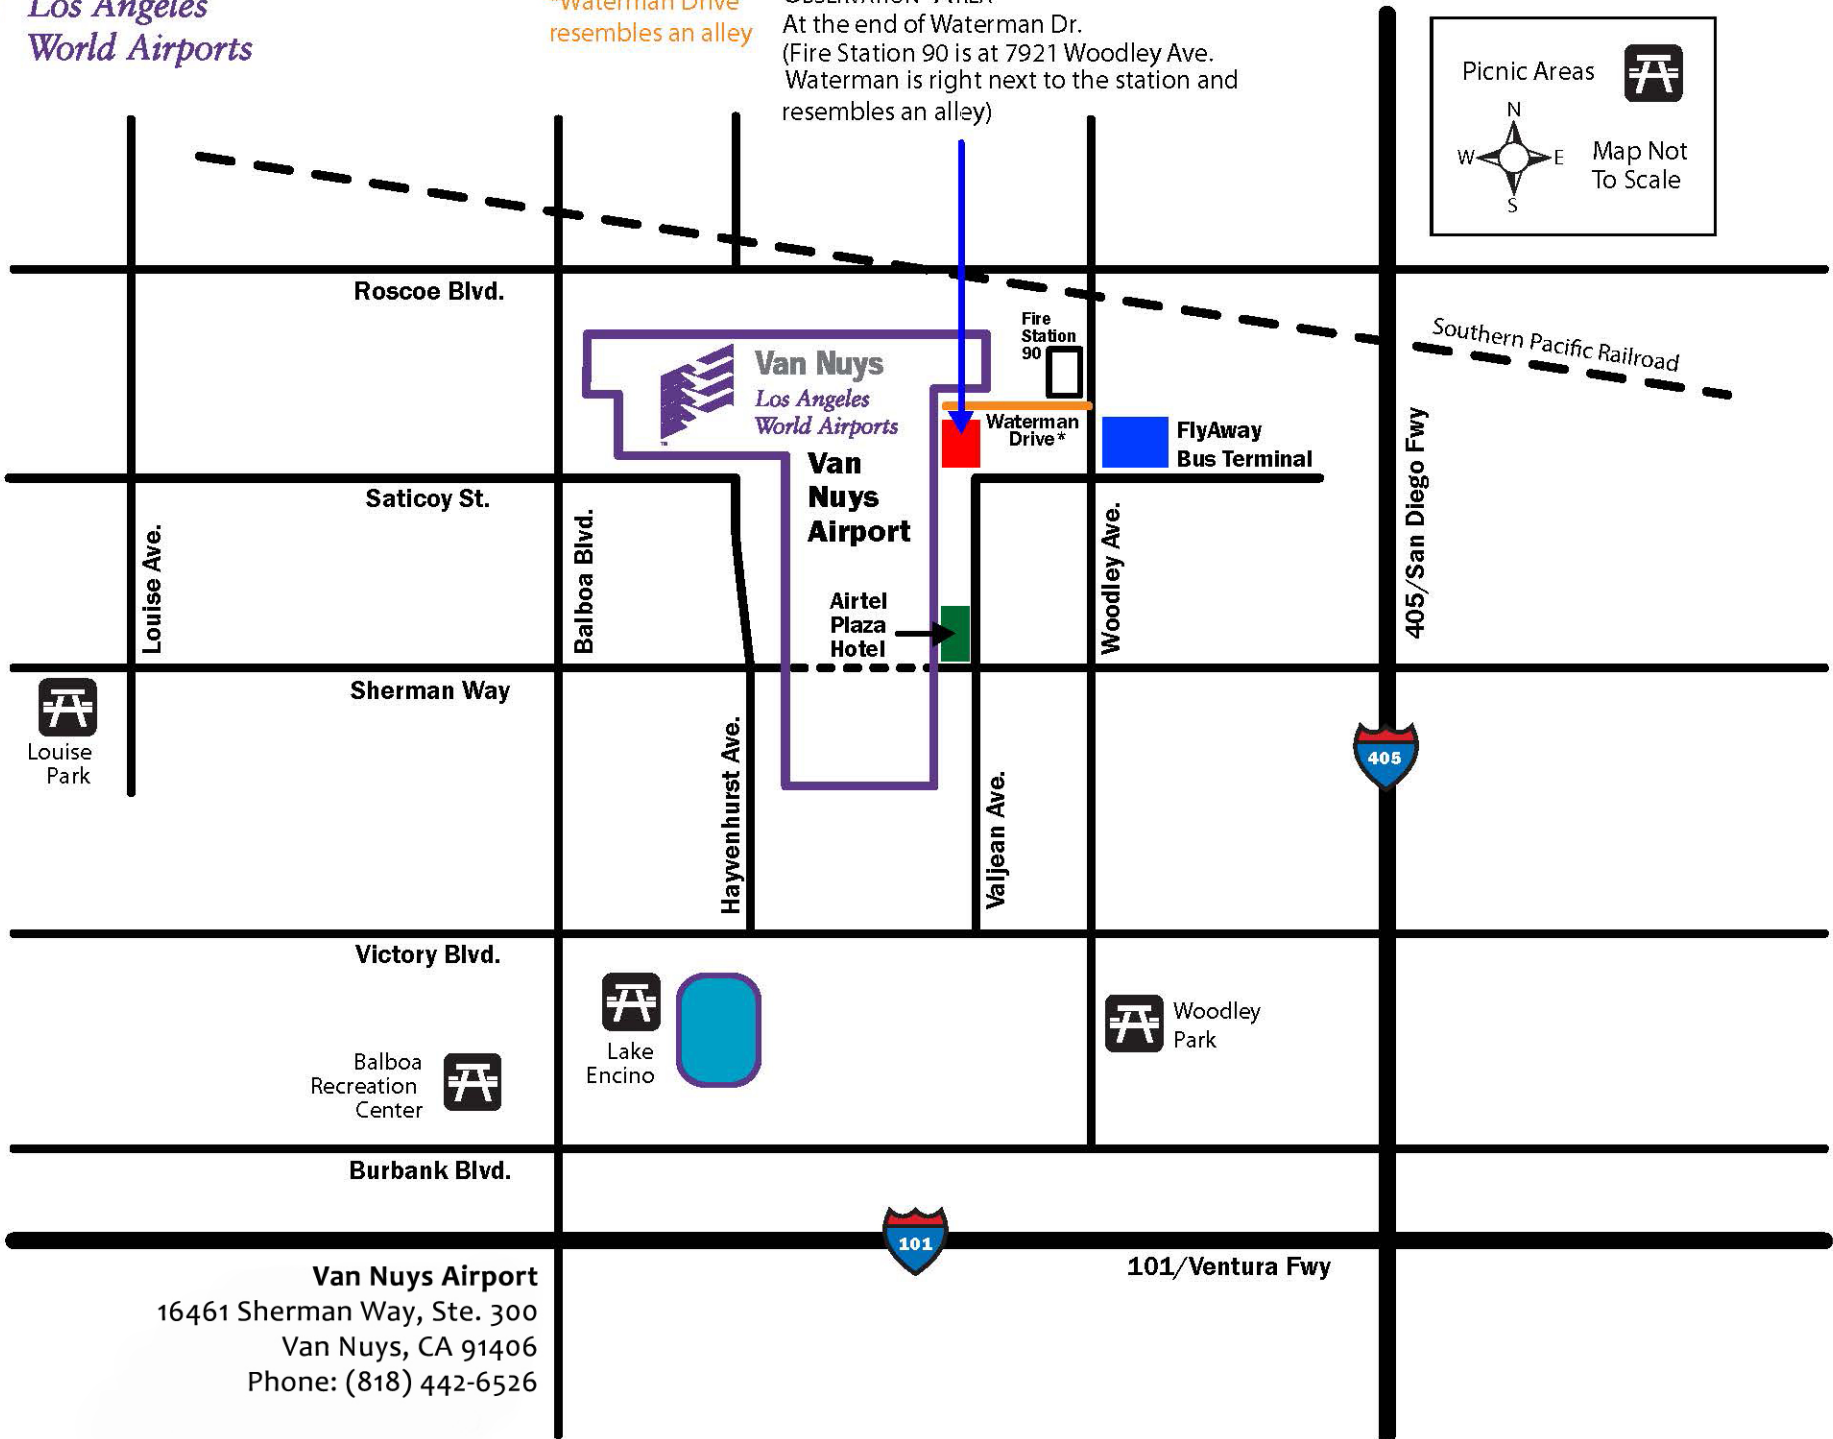

Van Nuys
Los Angeles
World Airports

MEET HERE:

OBSERVATION AREA
 At the end of Waterman Dr.
 (Fire Station 90 is at 7921 Woodley Ave.
 Waterman is right next to the station and
 resembles an alley)

*Waterman Drive
 resembles an alley

Picnic Areas 

W  E
 S

Map Not To Scale

Van Nuys Airport
 16461 Sherman Way, Ste. 300
 Van Nuys, CA 91406
 Phone: (818) 442-6526